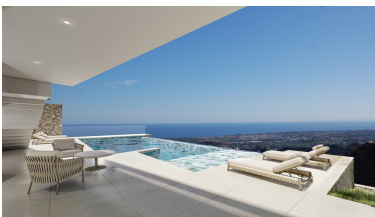

Price: 4,881,514 €

Status: Sale

Property Type: Villa

Parking places: by request

Printing day : 27th June
2026

Overview: Located within the exclusive setting of Real de la Quinta in Benahavís — one of the most innovative and privileged residential developments on the Costa del Sol — EVANIA Real represents a refined interpretation of contemporary Mediterranean living, where architecture, nature and privacy come together in perfect harmony. Real de la Quinta stands out for its unique concept, conceived as a sustainable residential resort surrounded by mountains, offering spectacular views of the sea, the lake and the protected natural landscape of the Sierra de las Nieves. Its carefully planned layout, low-density environment and premium amenities—including an artificial lake, sports facilities, golf and 24-hour security—make it one of the most sought-after locations for international buyers seeking a sophisticated lifestyle immersed in nature, yet just minutes from Marbella and Puerto Banús. Villa Evania stands out for an architecture defined by the interplay of volumes and the combination of materials, creating a strong and distinctive identity. Its contemporary lines adapt to the terrain, generating different planes and outdoor spaces that enrich the home and reinforce its presence within the landscape. Each element has been designed to bring depth, rhythm and a clear architectural character. The interiors of Villa Evania reflect the same architectural language, with open spaces arranged in a fluid and natural way. The main living areas connect with the terraces and views, while natural light and visual continuity create a sense of openness and dynamism. Carefully selected materials bring warmth and balance to a contemporary and elegant environment.

Features:

New development, Pool, Air conditioning, Sea views, None, Private garden, Parking, Luxury