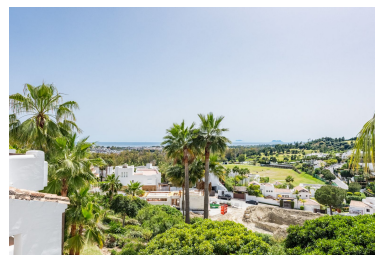

---

**Overview:** Fully Renovated Southwest-Facing Penthouse with Panoramic Views in Lomas del Marqués This beautifully renovated duplex penthouse is located in the sought-after gated community of Lomas del Marqués, set in an elevated position in La Alquería, Benahavís. Offering stunning southwest-facing views across Atalaya Golf Course, the Mediterranean Sea, and all the way to Gibraltar, the property combines modern comfort with a prime location close to amenities, beaches, and golf. The apartment has recently undergone a complete reform, presenting a fresh, contemporary design throughout. New photos will be available soon. Distributed over two levels, the property features a spacious open-plan living and dining area, a fully equipped kitchen with utility room, and two guest bedrooms with bathrooms on the entrance level. The entire upper floor is dedicated to an impressive master suite, offering privacy and direct access to a large solarium terrace with a private jacuzzi. A second terrace off the living area is ideal for outdoor dining while enjoying the panoramic views and sunsets. The property includes one underground parking space and two storage rooms. About Lomas del Marqués: Lomas del Marqués is a gated community known for its tranquil setting, beautifully maintained gardens, and excellent facilities, including two outdoor swimming pools, a gym, and 24-hour security. Ideally located just a short drive from the beach, San Pedro, Benahavís village, and Puerto Banús, and surrounded by top golf courses such as Atalaya, El Paraíso, and Los Arqueros. This is a fantastic opportunity to own a fully refurbished penthouse in one of the most desirable residential areas on the Costa del Sol.