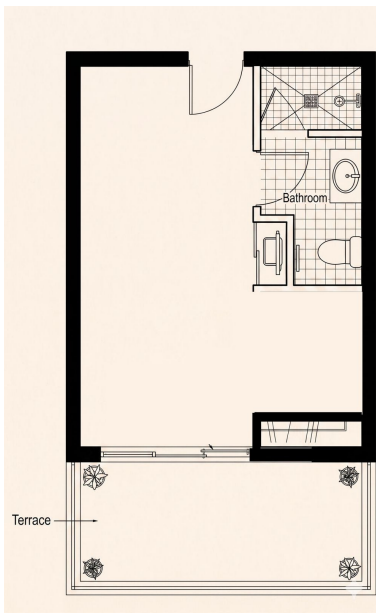

Price: 191,000 €

Status: Sale

Property Type: Apartment

Parking places: by request

Printing day : 26th April
2026

Overview: Studio with sea views in Edificio Jupiter, Benalmadena Costa *Property: Studio apartment offering 31 m2 of interior space and a 6 m2 terrace. Features a living area, a kitchenette, several built-in wardrobes, and a bathroom equipped with a shower, sink, and toilet. *Views: The terrace offers sea views. *Complex: Edificio Jupiter features a 24-hour reception and a large communal swimming pool area with water slides and gardens. Short-term rentals are permitted, making it a viable holiday investment. *Location: Centrally located within walking distance to the beach, Parque de la Paloma, the center of Arroyo de la Miel, and the Gamonal area.