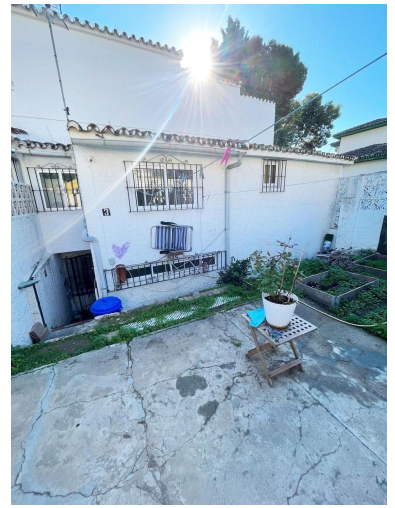

+34 695 577 651

info@lw-estates.com

Terraced Townhouse in Benalmadena Costa

Reference: R5363740

Bedrooms: 3

Status: Sale

Bathrooms: 3

Property Type: Terraced
Townhouse

M²: 97

Parking places: by request

Price: 375,000 €

Printing day : 25th June
2026

Overview:Very well located townhouse with a lot of potential,located 500m from the beach.

Features:

None