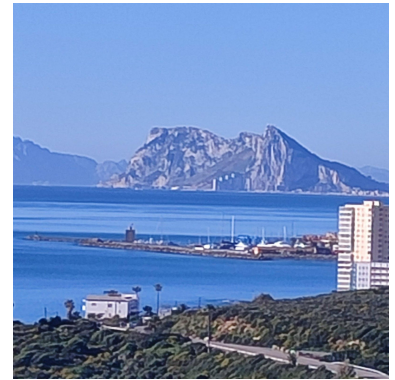

Price: 199,000 €
Printing day : 7th May 2026

Overview: Residential Plot, Invespania, Costa del Sol. Plots with the perfect views facing south-southwest, with unobstructed views of the Mediterranean, Sotogrande Marina, Gibraltar, and Morocco. Contact to discuss specs and possibilities. We can assist with architect and construction introductions along with full property management. Setting : Suburban, Close To Sea, Urbanisation. Orientation : South, Southwest. Pool : Room for Pool. Views : Sea, Mountain, Beach, Port, Panoramic. Category : Bargain, Investment, Off-Plan.