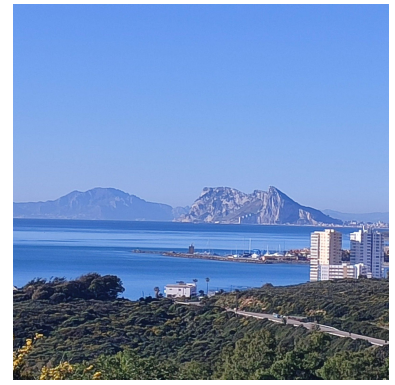

Price: 199,000 €
Printing day : 7th May 2026

Overview: Residential Plot, Invespania, Costa del Sol. Plots with the perfect views facing south-southwest, with unobstructed views of the Mediterranean, Sotogrande Marina, Gibraltar, and Morocco. Contact to discuss specs and possibilities. We can assist with architect and construction introductions along with full property management. Setting : Suburban, Close To Sea, Urbanisation. Orientation : South, Southwest. Pool : Room for Pool. Views : Sea, Mountain, Beach, Port, Panoramic. Category : Bargain, Investment, Off-Plan.