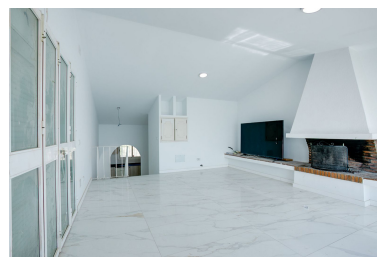

Villa in Estepona

Reference: R5341927

Bedrooms: 3
Status: Sale

Bathrooms: 2
Property Type: Villa

M²: 193
Parking places: by request

Price: 1,100,000 €
Printing day : 9th May 2026

Overview: Beachfront Villa with Direct Sea Access – Prime Estepona Location A rare opportunity to own a frontline beach villa just a short walk from the vibrant Estepona marina, offering direct access to the promenade and sandy beach from your own private garden. This charming detached home is set on a generous plot and enjoys a south-facing orientation, flooding the interiors with natural light throughout the day. The property welcomes you with a spacious open-plan kitchen and dining area, complete with a separate laundry space—ideal for modern living and entertaining. A few steps up lead to a bright and airy living room featuring a fireplace and stunning panoramic sea views, with direct access to a large terrace—perfect for relaxing or hosting while enjoying the Mediterranean backdrop. The lower level comprises three double bedrooms and two bathrooms, along with access to a basement area that offers additional storage or potential for further development. Located within a gated community, residents also benefit from a well-maintained communal pool, adding to the lifestyle appeal of this unique home. The property has already undergone important upgrades, including full rewiring, new kitchen and new doors and bathrooms. While some exterior renovation is recommended, this villa presents exceptional potential to create a truly outstanding beachfront residence in one of Estepona's most desirable areas. **Property Details:** Type: Detached Villa Location: Estepona, Costa del Sol Bedrooms: 3 Bathrooms: 2 Built Size: 193 m² Terrace: 60 m² Plot: 385 m² **Features:** Beachfront position Walking distance to marina, shops & transport South-facing orientation Panoramic sea views Private garden with direct beach access Communal pool (gated community) Basement & storage room