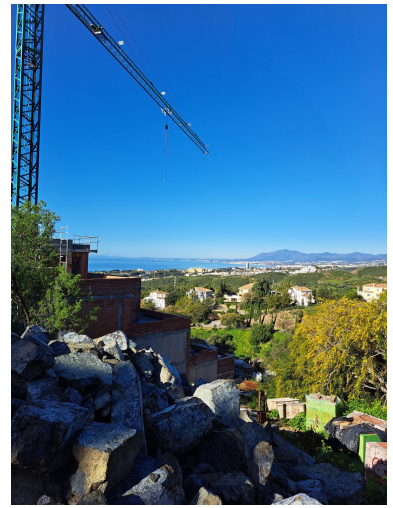

Price: 750,000 €  
Printing day : 7th May 2026

---

Overview: Land with a superb sea and mountain view. 5 min from the facilities Sold with license and project. 400 m<sup>2</sup> living space on 3 levels, 5 bedrooms, 3 or 4 bathrooms, swimming pool, elevator, sea views from the 3 levels