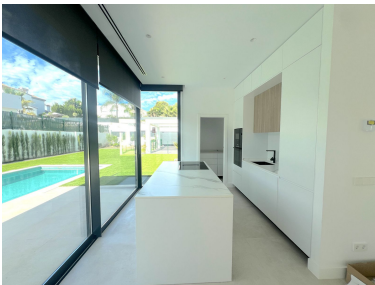

Price: 2,000,000 €

Status: Sale

Property Type: Villa

Parking places: by request

Printing day : 27th April  
2026

---

Overview: Discover the epitome of luxury living with this brand new villa situated in the prestigious Montebiarritz Atalaya. Ideally located just 10 minutes from the vibrant Puerto Banus and in close proximity to top private schools and essential amenities, this property offers both convenience and elegance. **\*Property Features:\*** - **\*Ground Floor\*:** Experience an open and airy living space where the integrated kitchen seamlessly flows into the dining and living areas. This inviting space grants direct access to a charming porch and a stunning pool. Additionally, you will find a well-appointed bedroom complete with an en-suite bathroom, along with a convenient guest toilet. - **\*Second Floor\*:** This level is dedicated to ultimate comfort, featuring a luxurious master bedroom that boasts its own private pool and a spacious walk-in closet. An additional bedroom with an en-suite bathroom ensures ample accommodation for family or guests. - **\*Underground Level\*:** Embrace entertainment and relaxation in this expansive area, which includes two bedrooms, each with their own en-suite bathrooms. Enjoy quality time in the second living room, unwind in the cinema room, rejuvenate in the spa, or manage household tasks effortlessly in the laundry room. This exquisite villa harmoniously blends modern design with functional living spaces, making it the perfect sanctuary for those seeking a refined lifestyle in a sought-after location.