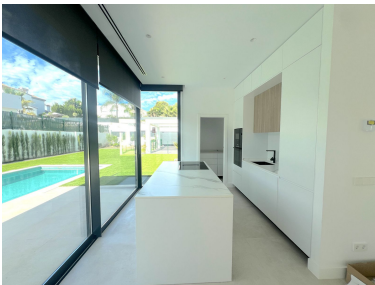

Price: 1,950,000 €

Status: Sale

Property Type: Villa

Parking places: by request

Printing day : 25th May 2026

Overview: Discover the epitome of luxury living with this brand new villa situated in the prestigious Montebiarritz Atalaya. Ideally located just 10 minutes from the vibrant Puerto Banus and in close proximity to top private schools and essential amenities, this property offers both convenience and elegance. ***Property Features:*** - ***Ground Floor*:** Experience an open and airy living space where the integrated kitchen seamlessly flows into the dining and living areas. This inviting space grants direct access to a charming porch and a stunning pool. Additionally, you will find a well-appointed bedroom complete with an en-suite bathroom, along with a convenient guest toilet. - ***Second Floor*:** This level is dedicated to ultimate comfort, featuring a luxurious master bedroom that boasts its own private pool and a spacious walk-in closet. An additional bedroom with an en-suite bathroom ensures ample accommodation for family or guests. - ***Underground Level*:** Embrace entertainment and relaxation in this expansive area, which includes two bedrooms, each with their own en-suite bathrooms. Enjoy quality time in the second living room, unwind in the cinema room, rejuvenate in the spa, or manage household tasks effortlessly in the laundry room. This exquisite villa harmoniously blends modern design with functional living spaces, making it the perfect sanctuary for those seeking a refined lifestyle in a sought-after location.