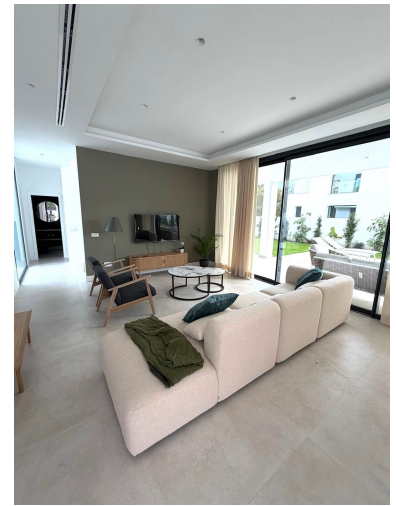

Price: 2,000,000 €

Status: Sale

Property Type: Villa

Parking places: by request

Printing day : 27th April  
2026

---

Overview: Discover the epitome of luxury living with this brand new villa situated in the prestigious Montebiarritz Atalaya. Ideally located just 10 minutes from the vibrant Puerto Banus and in close proximity to top private schools and essential amenities, this property offers both convenience and elegance. **\*Property Features:\*** - **\*Ground Floor\*:** Experience an open and airy living space where the integrated kitchen seamlessly flows into the dining and living areas. This inviting space grants direct access to a charming porch and a stunning pool. Additionally, you will find a well-appointed bedroom complete with an en-suite bathroom, along with a convenient guest toilet. - **\*Second Floor\*:** This level is dedicated to ultimate comfort, featuring a luxurious master bedroom that boasts its own private pool and a spacious walk-in closet. An additional bedroom with an en-suite bathroom ensures ample accommodation for family or guests. - **\*Underground Level\*:** Embrace entertainment and relaxation in this expansive area, which includes two bedrooms, each with their own en-suite bathrooms. Enjoy quality time in the second living room, unwind in the cinema room, rejuvenate in the spa, or manage household tasks effortlessly in the laundry room. This exquisite villa harmoniously blends modern design with functional living spaces, making it the perfect sanctuary for those seeking a refined lifestyle in a sought-after location.