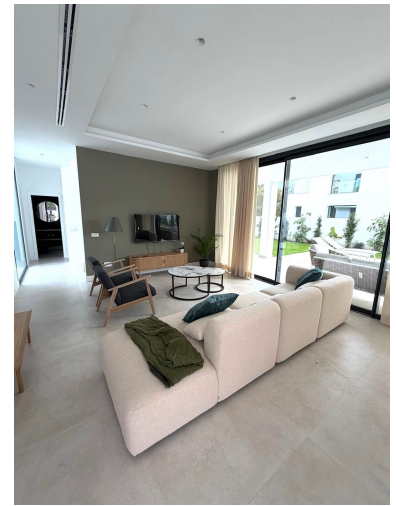

Price: 1,950,000 €

Status: Sale

Property Type: Villa

Parking places: by request

Printing day : 25th May 2026

Overview: Discover the epitome of luxury living with this brand new villa situated in the prestigious Montebiarritz Atalaya. Ideally located just 10 minutes from the vibrant Puerto Banus and in close proximity to top private schools and essential amenities, this property offers both convenience and elegance. ***Property Features:*** - ***Ground Floor*:** Experience an open and airy living space where the integrated kitchen seamlessly flows into the dining and living areas. This inviting space grants direct access to a charming porch and a stunning pool. Additionally, you will find a well-appointed bedroom complete with an en-suite bathroom, along with a convenient guest toilet. - ***Second Floor*:** This level is dedicated to ultimate comfort, featuring a luxurious master bedroom that boasts its own private pool and a spacious walk-in closet. An additional bedroom with an en-suite bathroom ensures ample accommodation for family or guests. - ***Underground Level*:** Embrace entertainment and relaxation in this expansive area, which includes two bedrooms, each with their own en-suite bathrooms. Enjoy quality time in the second living room, unwind in the cinema room, rejuvenate in the spa, or manage household tasks effortlessly in the laundry room. This exquisite villa harmoniously blends modern design with functional living spaces, making it the perfect sanctuary for those seeking a refined lifestyle in a sought-after location.