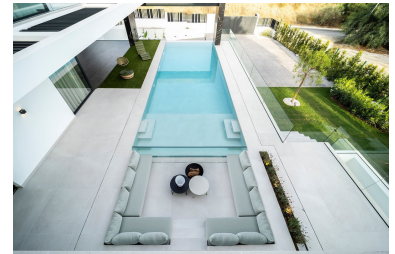

---

**Overview:** Exclusive Luxury Villa in El Paraíso Alto – Modern, Spacious, and Just Minutes from Puerto Banús & Estepona Discover this stunning brand-new villa (2025) located in El Paraíso Alto, one of the most prestigious and peaceful residential areas on the Costa del Sol. This high-end property is ideally situated just steps away from all essential services, including supermarkets like Lidl and Mercadona, and is surrounded by top-tier golf courses, the renowned Bel Air tennis and padel club, and a neighborhood undergoing dynamic growth and value appreciation. Built to the highest standards with a sleek, contemporary design, the villa offers 6 spacious en-suite bedrooms, plus 3 additional guest toilets, ensuring maximum comfort and privacy for family and guests. Inside, the villa boasts two open-concept living areas, a fully equipped designer kitchen, expansive floor-to-ceiling windows that flood the space with natural light, and exquisite décor combining luxury and warmth. The outdoor area features a spectacular infinity pool with waterfall, outdoor kitchen, beautifully landscaped gardens, and generous entertainment space. The basement includes a gym, sauna, private garage, and a service room. Every detail has been meticulously crafted using the most modern and luxurious materials, creating a unique home that blends elegance with practicality. Ideally located just minutes from Puerto Banús, Marbella, and central Estepona, this villa represents an unbeatable opportunity for those seeking the best location, exceptional lifestyle, and strong investment potential on the southern coast of Spain.