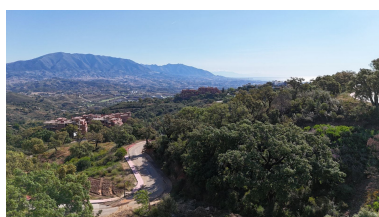

---

Overview: This large plot offers permission for a 471,02 m<sup>2</sup> villa. As the location is outstanding, in a protected environment, surrounded by the stunning mountains which sweep down to the sea, you will have without doubt the best views here on the Costa del Sol. By building your own sumptuous villa in La Mairena, only a stone's throw away from wonderful sandy beaches, a variety of top restaurants, shops and golf course, you will have chosen the best location, much sought after by our multi-national investors.

---

Features:

Sea views, Mountain views