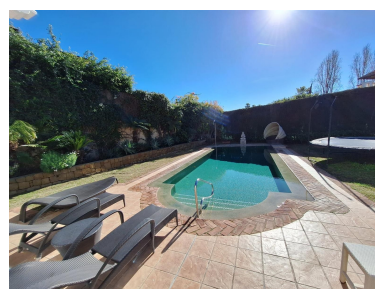

Price: 3,715,000 €

Status: Sale

Property Type: Villa

Parking places: by request

Printing day : 15th June  
2026

---

Overview: Detached Villa, Puerto Banús, Costa del Sol. 4 Bedrooms, 4.5 Bathrooms, Built 404 m<sup>2</sup>, Garden/Plot 848 m<sup>2</sup>. Setting : Close To Port, Close To Town, Close To Schools, Urbanisation. Orientation : South West. Condition : Good. Pool : Private. Climate Control : Air Conditioning, Hot A/C, Cold A/C, Central Heating, Fireplace. Views : Garden, Pool. Features : Covered Terrace, Fitted Wardrobes, Private Terrace, Storage Room, Utility Room, Ensuite Bathroom, Marble Flooring, Double Glazing, Basement, Fiber Optic. Furniture : Optional. Kitchen : Fully Fitted. Garden : Private. Security : Gated Complex, Entry Phone, Alarm System. Parking : Underground, Garage, More Than One, Private. Utilities : Electricity, Drinkable Water. Category : Golf, Holiday Homes, Investment, Luxury, Contemporary.