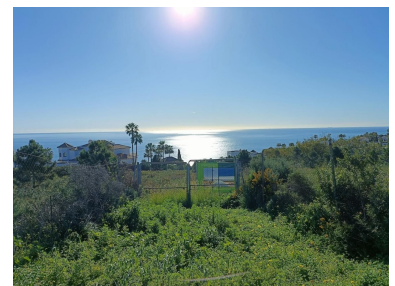

Price: 2,336,000 €

Status: Sale

Property Type: Land

Parking places: by request

Printing day : 7th May 2026

Overview: Lot of plots to build 4-5 single-family villas in La Paloma de Manilva with panoramic views of the sea and the mountains, option to sell each plot separately.