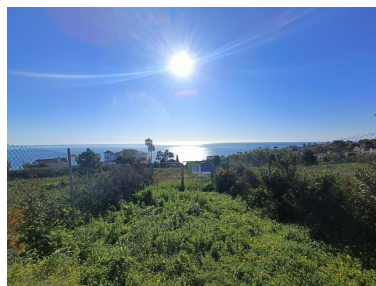

Price: 2,336,000 €

Status: Sale

Property Type: Land

Parking places: by request

Printing day : 7th May 2026

Overview: Lot of plots to build 4-5 single-family villas in La Paloma de Manilva with panoramic views of the sea and the mountains, option to sell each plot separately.