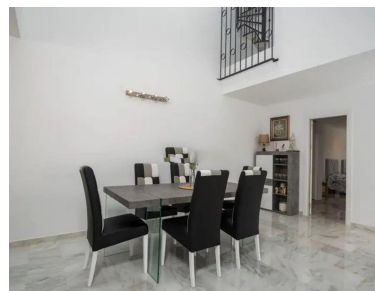

Price: 682,500 €

Status: Sale

Property Type: Villa

Parking places: by request

Printing day : 20th January  
2025

---

Overview: Luxury semi-detached villa in Señorío de Cortes. The development consists of a swimming pool, tennis court, paddle tennis court, children's areas and extensive gardens. The house has two floors and a 3-car garage. On the first floor there is the kitchen, a toilet and a large living room with a fireplace and a large window with access to the private garden and pool. On the first floor there is also a separate room with its own bathroom and access from the house or from the street that can be used as a study or guest room. On the second floor there are two full bathrooms and three bedrooms, two of them with their own terrace. From the second floor there is also access to a large terrace with a shower. The terrace has views of the sea and the mountains. The villa is in an excellent location between Estepona and Puerto Banús and just 3 km from San Pedro. The villa is surrounded by the golf courses of El Paraíso Atalaya and Guadalmina. The house is furnished and was completely remodeled.