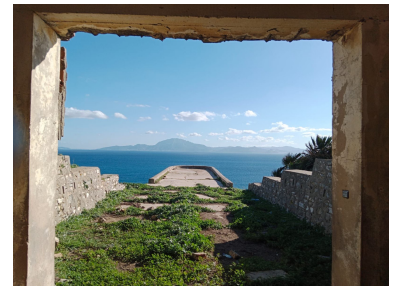

Parking places: by request

Printing day : 7th May 2026

Overview: Welcome to this rural land in Tarifa with a history dating back to the Second World War! This incredibly large plot has 11 hectares of open space, with multiple buildings that are free to be restored and refurbished - some of which were officially used by the military. This land is ideal as a weekend retreat on a finca, an outside-the-city farm opportunity, cultural point, or a casa hormigon "concrete house" - the possibilities are endless, and it is a great investment for future opportunities. Please contact us for more details!