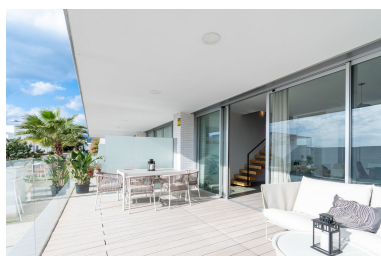

Parking places: by request

Printing day : 3rd February
2025

Overview: Stunning brand new and stylish three bedroom townhouse located within a super exclusive gated and secure resort in Cancelada, Estepona. The house comes fitted to a very high standard, equipped with plenty of storage and absolutely perfect for full-time living. This brand new townhouse offers a spacious and naturally bright living space, parking space, lift access and an impressive rooftop solarium! The townhouse offers views of the mountains from all of its terraces and is only a 20 minutes walk from a stunning sandy beach at Costalita. The house is split over two levels plus a roof top terrace, with a stylish open-plan design throughout. The living and elegant dining room are spacious and naturally bright, flowing directly into a fully fitted kitchen with Bosch appliances, opening onto a private terrace with beautiful open views. Upstairs, the exquisite master bedroom has an en-suite bathroom and a walk-in dressing room, perfect for modern living, enjoying fabulous sea views. This level also has two further bedrooms and a generous family bathroom. From this level you have access to a spectacular and extremely private roof terrace with some of the best views you will ever see! The high-quality design includes air-conditioning and porcelain floors in all areas, the property will also have access to a fabulous onsite private clubhouse, where you will find a heated indoor swimming pool, sauna, gymnasium, and a cafe/co-working cafe. A truly incredibly property, with many additional upgrades made by the present owner, which is located a short walk from all general amenities and the stunning sandy beaches of Costalita. An absolute must view!