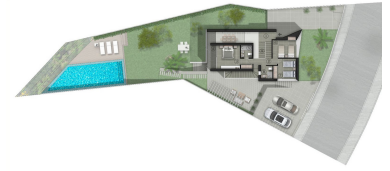

Parking places: by request

Printing day : 19th October
2024

Overview: Plot for sale measuring 521.92 m², located in front of the La Resina Golf course in the prestigious area of Soto de la Resina in Estepona. The property offers beautiful views and comes with a project and building permit ready to start NOW the construction of a luxury single-family villa.