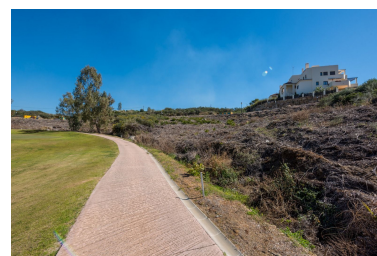

Parking places: by request

Printing day : 19th October
2024

Overview: Plot for sale measuring 521.92 m², located in front of the La Resina Golf course in the prestigious area of Soto de la Resina in Estepona. The property offers beautiful views and comes with a project and building permit ready to start NOW the construction of a luxury single-family villa.