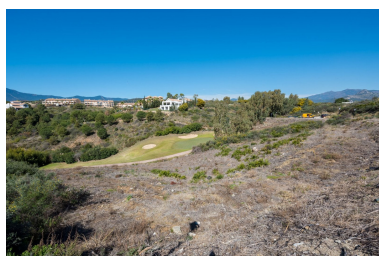

Parking places: by request

Printing day : 19th October
2024

Overview: Plot for sale measuring 521.92 m², located in front of the La Resina Golf course in the prestigious area of Soto de la Resina in Estepona. The property offers beautiful views and comes with a project and building permit ready to start NOW the construction of a luxury single-family villa.