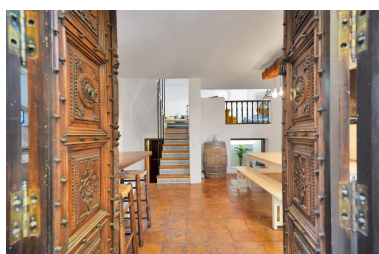

Parking places: by request

Printing day : 13th February
2025

Overview: Outstanding Townhouse For Sale in The Heart of Benahavis Pueblo... This exquisite Mediterranean-style townhouse is a blend of classic elegance and modern comfort. As you step inside, you're welcomed by a spacious, open kitchen and living area adorned with warm terracotta-tiled floors and stucco walls. The basement of this Mediterranean-inspired home has been transformed into a cozy chill zone and a stylish bedroom, creating a perfect retreat. The chill zone features soft, warm lighting, terracotta-tiled floors, and rustic wooden. The adjoining bedroom continues the Mediterranean aesthetic. The space is perfect for guests, combining elegance with a relaxed vibe for a truly unique living area. Upstairs, the bedrooms offer a serene retreat with soft, earthy tones, large windows, and natural textures. The master suite includes an en-suite bathroom, complete with intricate mosaic tiling and a shower. Outside, a private patio invites al fresco dining, with vegetation that provides the Mediterranean sensation. This townhouse combines the best of traditional Mediterranean design with contemporary amenities, offering a sophisticated yet cozy living experience. Perfect for those seeking style, comfort, and a touch of old-world charm. The townhouse boasts a charming rooftop terrace that offers breathtaking views of the surrounding mountains. This outdoor space is designed for relaxation and entertainment. The panoramic mountain views create a stunning backdrop, making it the perfect spot for enjoying morning coffee or sunset gatherings. With its serene atmosphere and picturesque landscape, this terrace is an idyllic retreat for those seeking a peaceful connection to nature while living in style.