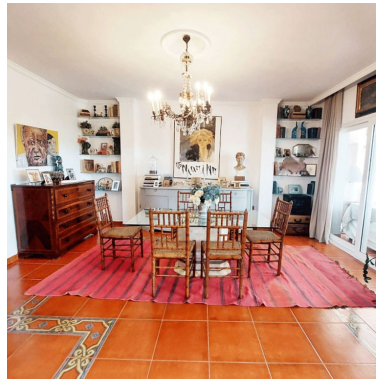

Price: 2,500,000 €

Status: Sale

Property Type: Villa

Parking places: by request

Printing day : 8th February
2025

Overview: Fantastic and rare occasion to acquire a villa in the Puerto Marina area, the villa comprises of 8 bedrooms, 7 bath, toilet, the villa also has a guest house it is located 200m from the beach