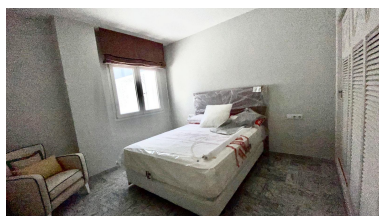

+34 695 577 651

info@lw-estates.com

---

Apartment in Puerto Banús

Reference: R4803898

Bedrooms: 2

Bathrooms: 2

M<sup>2</sup>: 120

Price: 1,100,000 €

---

Overview:AMAZING LOCATION in Puerto Banus. - Luxury Apartment in one of the best Communities of Puerto Banus - Recently fully renovated with A large beautiful Balcony! View to the Port and the Sea. - Community with 24h Reception & Concierge Services, 3 Swimming-Pools, Gym & more Facilities. - Underground Parking.