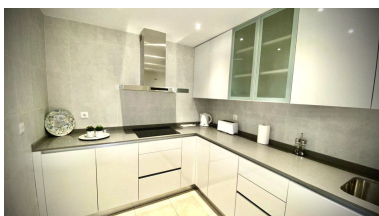

Price: 1,100,000 €

---

Overview:AMAZING LOCATION in Puerto Banus. - Luxury Apartment in one of the best Communities of Puerto Banus - Recently fully renovated with A large beautiful Balcony! View to the Port and the Sea. - Community with 24h Reception & Concierge Services, 3 Swimming-Pools, Gym & more Facilities. - Underground Parking.