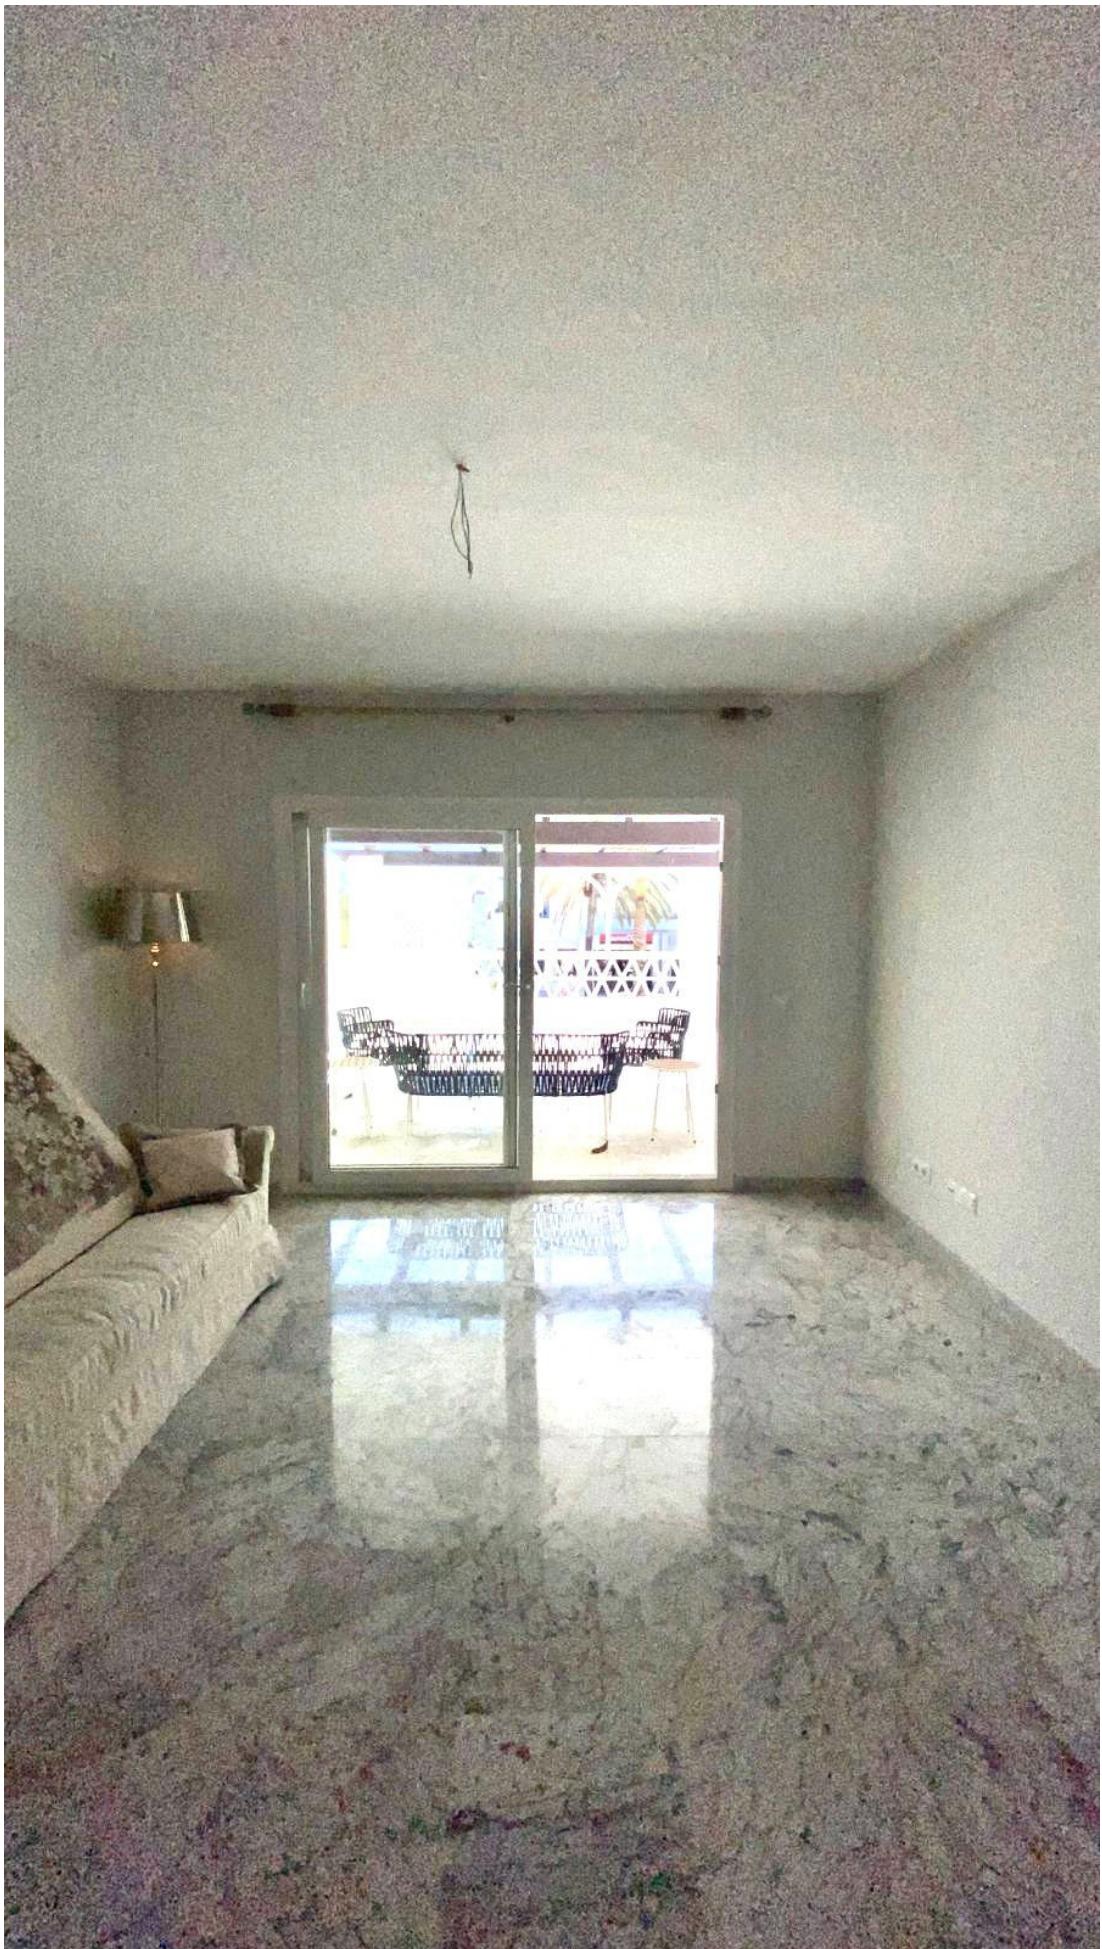

+34 695 577 651

info@lw-estates.com

---

Apartment in Puerto Banús

Reference: R4803898

Bedrooms: 2

Bathrooms: 2

M<sup>2</sup>: 120

Price: 1,100,000 €

---

Overview:AMAZING LOCATION in Puerto Banus. - Luxury Apartment in one of the best Communities of Puerto Banus - Recently fully renovated with A large beautiful Balcony! View to the Port and the Sea. - Community with 24h Reception & Concierge Services, 3 Swimming-Pools, Gym & more Facilities. - Underground Parking.