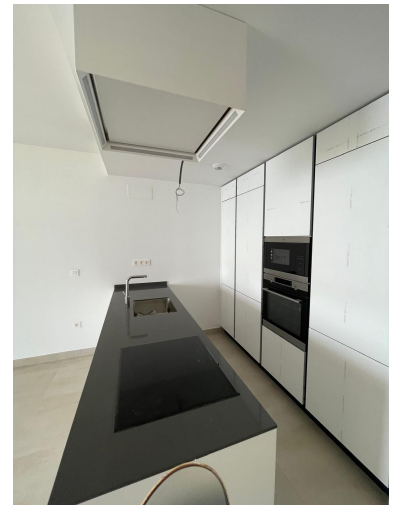

Status: Sale

Property Type: Apartment

Parking places: by request

Printing day : 16th January 2025

Overview: Welcome to "A DREAM COME TRUE". Welcome to this brand new complex that is born from the mixture of the two passions of the brand. On the one hand, a high-quality product in terms of construction, design and use of materials and on the other hand, our principle of "LIVING BY THE SEA", in this case taken to its maximum expression. This is a residential complex facing the sea with fantastic terraces, which invite you to live, feel and see the sea, as an everyday part of your life. Outstanding Features: - Ideal Location: Reserva del Higueron is known for its tranquillity and natural beauty, while offering easy access to services, beaches and entertainment venues. - Unparalleled views from anywhere in the house: Enjoy spectacular sunrises and sunsets while gazing out over the crystal-clear waters of the Mediterranean Sea. - Modern design with high quality finishes and a spacious layout that maximises natural light and spaciousness. - The jewel in the crown is its spacious terrace, perfect for relaxing, hosting social gatherings or enjoying al fresco dining with family and friends. - Luxury Facilities of Seaviews Reserve have access to a swimming pool, fully equipped gym, sauna, lush gardens and 24-hour security. The Reserva del Higueron Urbanisation is an idyllic location that offers the best views, an architectural style that suits the natural features of the land and a wide variety of services such as a pharmacy, supermarket, restaurants, hotel, etc. The whole area is granted security, exclusivity and wellbeing, as well as the satisfaction of the highest demands in each development.