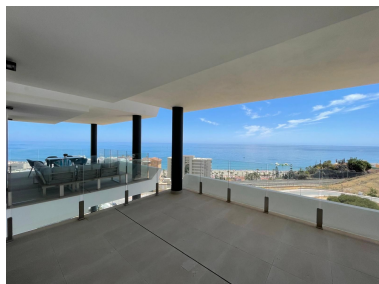

Status: Sale

Property Type: Apartment

Parking places: by request

Printing day : 16th January 2025

Overview: Welcome to "A DREAM COME TRUE". Welcome to this brand new complex that is born from the mixture of the two passions of the brand. On the one hand, a high-quality product in terms of construction, design and use of materials and on the other hand, our principle of "LIVING BY THE SEA", in this case taken to its maximum expression. This is a residential complex facing the sea with fantastic terraces, which invite you to live, feel and see the sea, as an everyday part of your life. Outstanding Features: - Ideal Location: Reserva del Higueron is known for its tranquillity and natural beauty, while offering easy access to services, beaches and entertainment venues. - Unparalleled views from anywhere in the house: Enjoy spectacular sunrises and sunsets while gazing out over the crystal-clear waters of the Mediterranean Sea. - Modern design with high quality finishes and a spacious layout that maximises natural light and spaciousness. - The jewel in the crown is its spacious terrace, perfect for relaxing, hosting social gatherings or enjoying al fresco dining with family and friends. - Luxury Facilities of Seaviews Reserve have access to a swimming pool, fully equipped gym, sauna, lush gardens and 24-hour security. The Reserva del Higueron Urbanisation is an idyllic location that offers the best views, an architectural style that suits the natural features of the land and a wide variety of services such as a pharmacy, supermarket, restaurants, hotel, etc. The whole area is granted security, exclusivity and wellbeing, as well as the satisfaction of the highest demands in each development.

Features:

Beachfront, None, New development, Pool, Air conditioning, Sea views, Lift, Private garden, 24H Security, Parking, Luxury