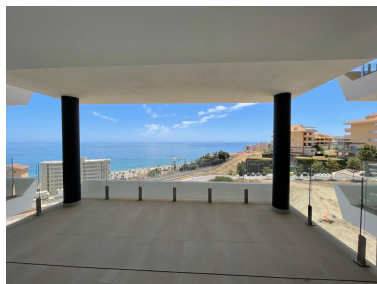

Status: Sale

Property Type: Apartment

Parking places: by request

Printing day : 16th January 2025

Overview: Welcome to "A DREAM COME TRUE". Welcome to this brand new complex that is born from the mixture of the two passions of the brand. On the one hand, a high-quality product in terms of construction, design and use of materials and on the other hand, our principle of "LIVING BY THE SEA", in this case taken to its maximum expression. This is a residential complex facing the sea with fantastic terraces, which invite you to live, feel and see the sea, as an everyday part of your life. Outstanding Features: - Ideal Location: Reserva del Higueron is known for its tranquillity and natural beauty, while offering easy access to services, beaches and entertainment venues. - Unparalleled views from anywhere in the house: Enjoy spectacular sunrises and sunsets while gazing out over the crystal-clear waters of the Mediterranean Sea. - Modern design with high quality finishes and a spacious layout that maximises natural light and spaciousness. - The jewel in the crown is its spacious terrace, perfect for relaxing, hosting social gatherings or enjoying al fresco dining with family and friends. - Luxury Facilities of Seaviews Reserve have access to a swimming pool, fully equipped gym, sauna, lush gardens and 24-hour security. The Reserva del Higueron Urbanisation is an idyllic location that offers the best views, an architectural style that suits the natural features of the land and a wide variety of services such as a pharmacy, supermarket, restaurants, hotel, etc. The whole area is granted security, exclusivity and wellbeing, as well as the satisfaction of the highest demands in each development.

Features:

Beachfront, None, New development, Pool, Air conditioning, Sea views, Lift, Private garden, 24H Security, Parking, Luxury