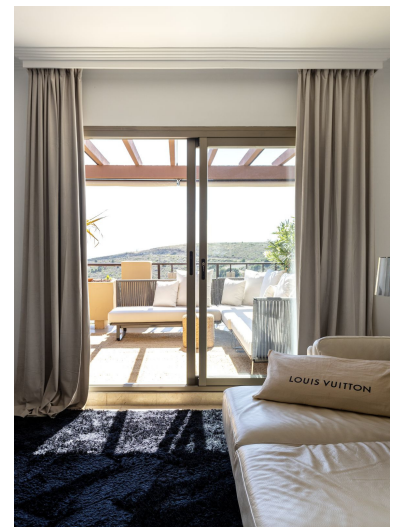

Price: 480,000 €

Status: Sale

Property Type: Penthouse

Parking places: by request

Printing day : 6th February  
2025

---

Overview: This 2 bed penthouse in La Hacienda del Señorío de Cifuentes is ready to move into. fully equipped semi-open kitchen, magnificent marbles, built in wardrobes, spacious living area and full privacy! It offers amazing mountain and sea views towards Gibraltar and the coast of Africa. Underground parking and store room included. The community is set in a very tranquil area with beautiful lush gardens, 4 swimming pools one of which is heated and has a small kiosk for drinks and snacks in high season. Gated complex with 24h concierge service and security.