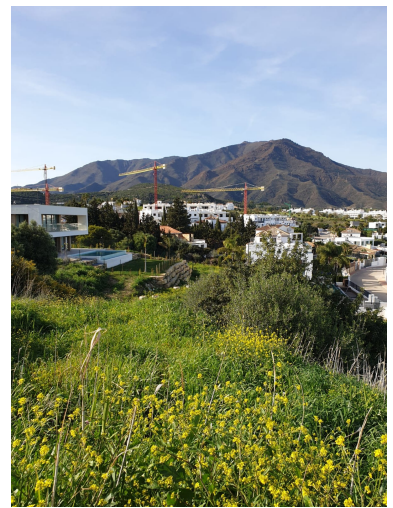

Status: Sale

Property Type: Land

Parking places: by request

Printing day : 21st January
2025

Overview: Residential Plot, Valle Romano, Costa del Sol. Garden/Plot 990 m². Setting : Urbanisation. Orientation : East. Pool : Room For Pool. Views : Sea. Garden : Private. Category : Resale.