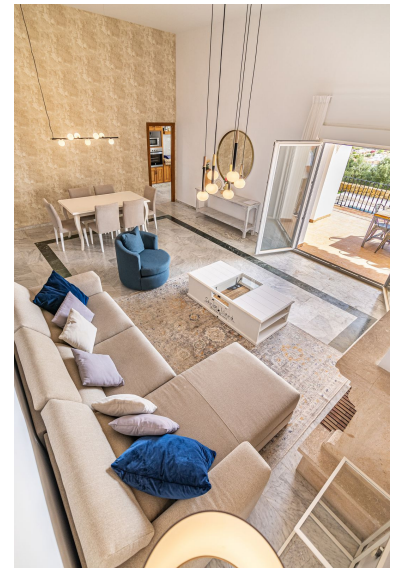

Price: 920,000 €

Status: Sale

Property Type: Villa

Parking places: by request

Printing day : 19th October
2024

Overview: Beautiful private villa with stunning sea and mountain views. Located on the first line of Golf, and only 5 minutes walk from all amenities, with all the tranquility of a private area and no noise. There is no doubt that this property with its spaciousness, landscaped gardens and private swimming pool plus the outside area consisting of 4 terraces plus the pool make it a very special opportunity in the market of the Costa del Sol making it the perfect place. This property has 3 bedrooms and a basement as a bedroom now but with many possibilities and all the bedrooms have sea views. On the first floor we find a bedroom with sea views and en suite bathroom with shower and bathtub, also with a dressing room, apart on this first floor we have also the guest bathroom, and a large living dining room with fireplace and sea views with direct access to the kitchen and the summer terrace with more than 20 meters. On the upper floor, we find two bedrooms, one with en suite bathroom and the other one independent and both with an independent terrace with sea views. Apart from all the above, the villa has a private parking with direct access to the house plus another outside parking space, and a spacious kitchen with direct access to the terrace and the living room. This marvelous property is ready to move into, yet it also has an elaborated optimization project to carry out small modifications to bring the property to its maximum splendor, enjoying stunning views and privacy thanks to its outstanding location. Detached Villa, Costa del Sol. 4 Bedrooms, 4 Bathrooms, Built 305 m², Terrace 45 m², Garden/Plot 769 m².