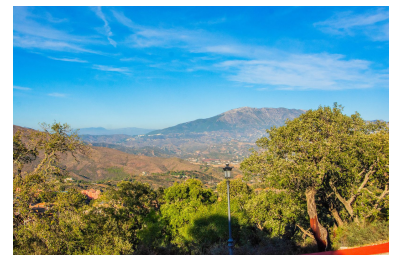

Price: 312,600 €
Printing day : 9th May 2026

Overview: Plot 708 with project in La Mairena. The location is exceptional, situated in a secure environment and surrounded by breathtaking mountains. You are guaranteed to enjoy the finest views on the Costa del Sol. Opting to construct your own luxurious villa in La Mairena, just a short distance from beautiful sandy beaches, a variety of excellent restaurants, shops, and a golf course, means selecting the most sought-after location by our international investors. Given the high demand for these plots of land, we are fortunate to have only a limited number remaining, along with the advantage of full building permits. Once you decide on the villa type you prefer, construction can commence immediately.

Features:

New development, Pool, Sea views, Mountain views, Private garden