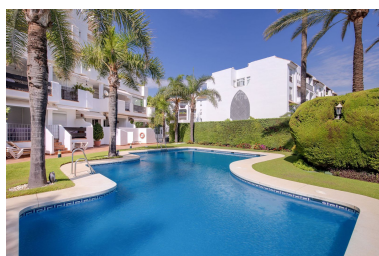

Parking places: by request

Printing day : 20th January
2025

Overview: Duplex penthouse with an incredible terrace and panoramic views, in the heart of Puerto Banus. If you are looking for an oasis of comfort and elegance in Puerto Banus, one of the most exclusive destinations in Europe, this beautiful duplex penthouse, in perfect condition, could be the ideal property. It is worth mentioning its generous terrace of 92 m²s, which becomes a dream corner to enjoy unforgettable outdoor moments, with 360 degrees panoramic views. The price includes a parking space and a storage room. Situated in a privileged area of Puerto Banús, close by the Meliá Banus hotel, the property offers an ideal location with easy access to restaurants and beach clubs. Furthermore, residents can enjoy ample green areas and a communal swimming pool. Do not hesitate to contact us to request a viewing.