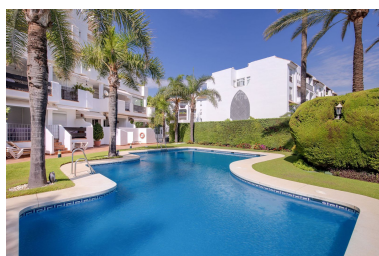

Parking places: by request

Printing day : 19th October
2024

Overview: Duplex penthouse with an incredible terrace and panoramic views, in the heart of Puerto Banus. If you are looking for an oasis of comfort and elegance in Puerto Banus, one of the most exclusive destinations in Europe, this beautiful duplex penthouse, in perfect condition, could be the ideal property. It is worth mentioning its generous terrace of 92 m²s, which becomes a dream corner to enjoy unforgettable outdoor moments, with 360 degrees panoramic views. The price includes a parking space and a storage room. Situated in a privileged area of Puerto Banús, close by the Meliá Banus hotel, the property offers an ideal location with easy access to restaurants and beach clubs. Furthermore, residents can enjoy ample green areas and a communal swimming pool. Do not hesitate to contact us to request a viewing.