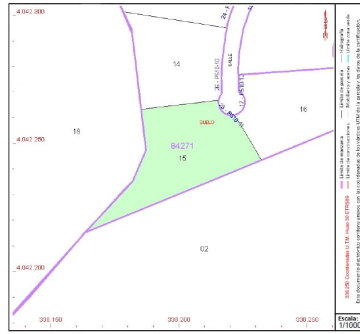

Overview: Fantastic, large, elevated, corner plot available in El Rosario. This plot is fantastically positioned to enjoy incredible 180 degree views of the sea, golf courses, the Coast and all the way over to Gibraltar and Africa. The location and position of the plot guarantees that the views will never be obstructed. Perfect opportunity to built your dream property on a plot of land that is unbeaten in an area that is already developing quickly. Don't miss out on this incredible opportunity!

Features:

Pool, Sea views, Mountain views