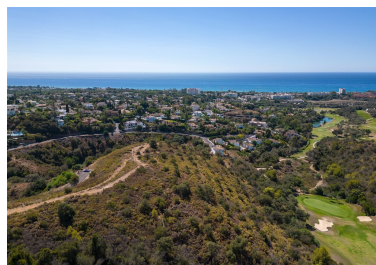

Status: Sale

Property Type: Land

Parking places: by request

Printing day : 2nd June 2026

Superficie gráfica: 1.456 m²
Participación del inmueble: 100,00 %
Tipo:

Overview: Fantastic, large, elevated, corner plot available in El Rosario. This plot is fantastically positioned to enjoy incredible 180 degree views of the sea, golf courses, the Coast and all the way over to Gibraltar and Africa. The location and position of the plot guarantees that the views will never be obstructed. Perfect opportunity to built your dream property on a plot of land that is unbeaten in an area that is already developing quickly. Don't miss out on this incredible opportunity!

Features:

Pool, Sea views, Mountain views