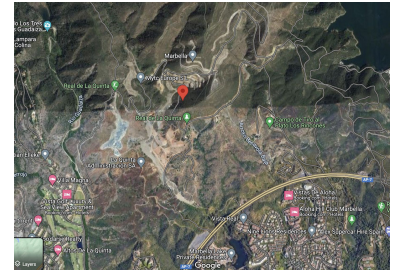

Parking places: by request

Printing day : 19th October
2024

Overview: Super west facing plot within the area of El Real de la Quinta. This plot is flat and is ready for an architect to come and design a dream home. Overlooking what will be the golf course of this luxurious new area in Benahavis, the villa that is built here will have stunning views and will be able to access incredible facilities. Real de La Quinta Residential Country Club Resort® is an enchanting 200 hectare residential resort, seamlessly integrated into the idyllic foothills of the Sierra de las Nieves overlooking the majestic La Concha mountain, the picturesque Costa del Sol and bordering the UNESCO biosphere reserve. Fulfil your lifestyle dreams with the Real de La Quinta real estate project where nature coexists with the modern world. **GREAT OPPORTUNITY TO OBTAIN A BUILDING PLOT IN THE MOST UP AND COMING LOCATION BUILDING PLOT IN REAL DE LA QUINTA WITH GORGEOUS VIEWS AND WEST ORIENTATION.**