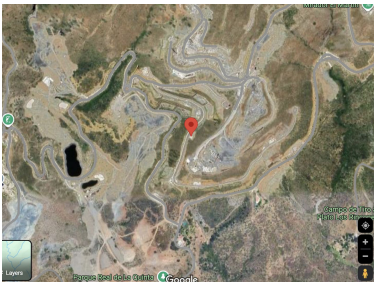

Parking places: by request

Printing day : 19th October
2024

Overview: Super west facing plot within the area of El Real de la Quinta. This plot is flat and is ready for an architect to come and design a dream home. Overlooking what will be the golf course of this luxurious new area in Benahavis, the villa that is built here will have stunning views and will be able to access incredible facilities. Real de La Quinta Residential Country Club Resort® is an enchanting 200 hectare residential resort, seamlessly integrated into the idyllic foothills of the Sierra de las Nieves overlooking the majestic La Concha mountain, the picturesque Costa del Sol and bordering the UNESCO biosphere reserve. Fulfil your lifestyle dreams with the Real de La Quinta real estate project where nature coexists with the modern world. **GREAT OPPORTUNITY TO OBTAIN A BUILDING PLOT IN THE MOST UP AND COMING LOCATION BUILDING PLOT IN REAL DE LA QUINTA WITH GORGEOUS VIEWS AND WEST ORIENTATION.**