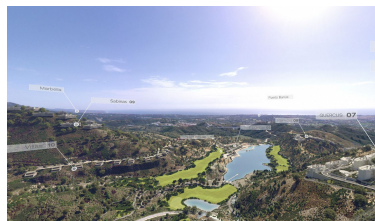

Parking places: by request

Printing day : 19th October
2024

Overview: Super west facing plot within the area of El Real de la Quinta. This plot is flat and is ready for an architect to come and design a dream home. Overlooking what will be the golf course of this luxurious new area in Benahavis, the villa that is built here will have stunning views and will be able to access incredible facilities. Real de La Quinta Residential Country Club Resort® is an enchanting 200 hectare residential resort, seamlessly integrated into the idyllic foothills of the Sierra de las Nieves overlooking the majestic La Concha mountain, the picturesque Costa del Sol and bordering the UNESCO biosphere reserve. Fulfil your lifestyle dreams with the Real de La Quinta real estate project where nature coexists with the modern world. **GREAT OPPORTUNITY TO OBTAIN A BUILDING PLOT IN THE MOST UP AND COMING LOCATION BUILDING PLOT IN REAL DE LA QUINTA WITH GORGEOUS VIEWS AND WEST ORIENTATION.**

Features:

Sea views, Mountain views