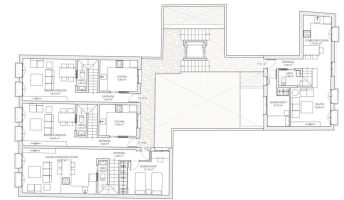

Status: Sale

Property Type: Land

Parking places: by request

Printing day : 8th February
2025

Overview:CENTRAL PLOT WITH PROJECT Plot for sale to build 7 houses, with distribution plans to be able to build it as soon as possible. With parking in a very good area, central, near City Hall, squares. The project presented by architect distributed in (We can deliver project so you have idea and can carry out): Three one-bedroom apartments with garage, brand new. Three two-bedroom duplex apartments. One three-room duplex apartment.