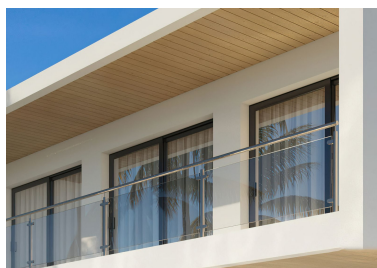

Status: Sale

Property Type: Villa

Parking places: by request

Printing day : 19th October
2024

BASEMENT

GROUND FLOOR

Overview: Connect with nature in these beautiful 3-storey villas on the outskirts of Coín. The large floor to ceiling window on the ground floor provides so much light that you could easily forget if you are inside or out, in the living room or on the terrace. It is a feeling of total continuity. In every space of the home, you can feel the connection with the natural environment, the garden, the terrace, the landscape, whilst taking in the breathtaking views. The design is inspired by the transparent waters of a crystalline river and helps you appreciate the beauty and the connection with the natural environment in every corner of the home. Its cubic and modular shape provides large open spaces that help you lead a comfortable and relaxed life. The Basement level provides both vehicle and pedestrian access to the house, parking area, machine room and the lift (elevator). The Ground Floor has the living room, kitchen-diner, and guest WC, plus a covered terrace and swimming pool outside. The Top Floor is where the bedrooms are, all with fitted wardrobes. The main bedroom has an ensuite bathroom, dressing room and covered terrace. The other two bedrooms have fitted wardrobes and a covered terrace with access to a shared bathroom. The garden will be landscaped with decorative plants, further adding to the appeal of the property. The design of the villa will be adjusted to the client's taste. The location of the property can be chosen from the amongst the currently available plots and the house fixtures can be chosen from one of three different standard packages, though this can also be personalised according to the client's preference.

Features:

Pool, Air conditioning, Mountain views, Lift, None, Private garden, Parking