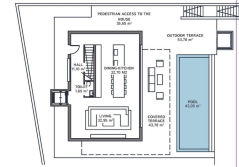

Status: Sale

Property Type: Villa

Parking places: by request

Printing day : 19th October
2024

BASEMENT

GROUND FLOOR

Overview: Connect with nature in these beautiful 3-storey villas on the outskirts of Coín. The large floor to ceiling window on the ground floor provides so much light that you could easily forget if you are inside or out, in the living room or on the terrace. It is a feeling of total continuity. In every space of the home, you can feel the connection with the natural environment, the garden, the terrace, the landscape, whilst taking in the breathtaking views. The design is inspired by the transparent waters of a crystalline river and helps you appreciate the beauty and the connection with the natural environment in every corner of the home. Its cubic and modular shape provides large open spaces that help you lead a comfortable and relaxed life. The Basement level provides both vehicle and pedestrian access to the house, parking area, machine room and the lift (elevator). The Ground Floor has the living room, kitchen-diner, and guest WC, plus a covered terrace and swimming pool outside. The Top Floor is where the bedrooms are, all with fitted wardrobes. The main bedroom has an ensuite bathroom, dressing room and covered terrace. The other two bedrooms have fitted wardrobes and a covered terrace with access to a shared bathroom. The garden will be landscaped with decorative plants, further adding to the appeal of the property. The design of the villa will be adjusted to the client's taste. The location of the property can be chosen from the amongst the currently available plots and the house fixtures can be chosen from one of three different standard packages, though this can also be personalised according to the client's preference.