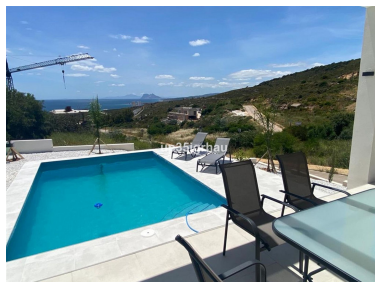

Parking places: by request

Printing day : 18th October
2024

Overview: This impressive plot with sea views in San Diego (near Sotogrande) offers the perfect opportunity to build villas. The large land has an area of 9325 m² that can be divided into several plots, from 500 m². The plot is located close to the beach with incredible views of the sea in a quiet area, in an area of new villas.