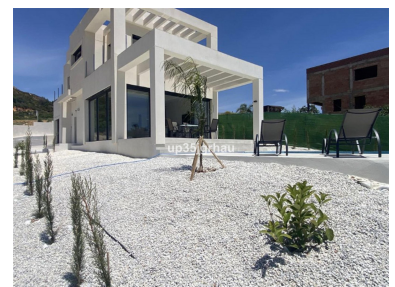

Parking places: by request

Printing day : 18th October
2024

Overview: This impressive plot with sea views in San Diego (near Sotogrande) offers the perfect opportunity to build villas. The large land has an area of 9325 m² that can be divided into several plots, from 500 m². The plot is located close to the beach with incredible views of the sea in a quiet area, in an area of new villas.