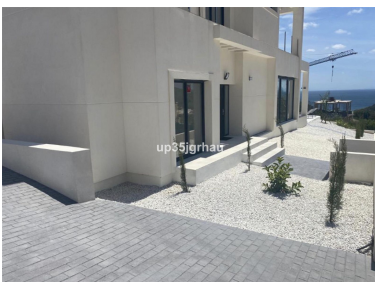

Parking places: by request

Printing day : 18th October
2024

Overview: This impressive plot with sea views in San Diego (near Sotogrande) offers the perfect opportunity to build villas. The large land has an area of 9325 m² that can be divided into several plots, from 500 m². The plot is located close to the beach with incredible views of the sea in a quiet area, in an area of new villas.