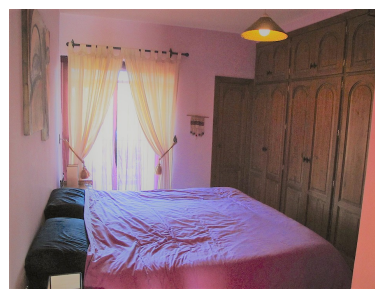

Parking places: by request

Printing day : 20th
September 2024

Overview: Apartment with 1 bedroom and 1 bathroom on the ground floor located in the gated complex La Catuja del Golf. Very close to the golf course Atalaya. Close to the beach, 8 min. From Puerto Banus, 10 min. Of Benahavis, very close to a well-known supermarket and the Diana shopping center. Easy access to this residential complex of wonderful common areas, with a large green area, 2 swimming pools and tennis paddle. The apartment consists of living room with fireplace and exit to the terrace and the garden area and pool (south west facing) Spacious master bedroom with large closets and en suit bathroom. Features: Air conditioning, fireplace, 2 outdoor parking spaces, 24 hour security.