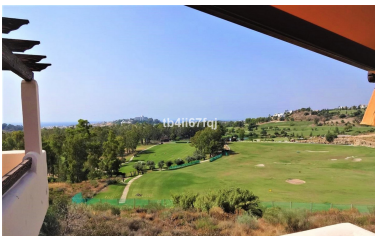

Parking places: by request

Printing day : 19th October
2024

Overview: Fantastic penthouse in Lomas del Conde Luque, Benahavis. With 2 bedrooms and 2 bathrooms, very bright. 117 m2 total built, with 30 m2 of Terrace. Oriented to the Southwest. Wonderful views to the Golf course and panoramic sea view. Elevator. Communal swimming pool. It comes with 2 parking spaces and storage. Modern style. With fantastic views of the Atalaya Golf Course and panoramic views of the sea and mountains. The complex has large and wonderful gardens with outdoor pool and heated indoor pool and sauna. Only 3 kilometers from the beach. It is constructed with materials of the highest quality. 45 km from Malaga Airport and 10 minutes from the famous Puerto Banus and surrounded by golf courses at a short distance.

Features:

Pool, Air conditioning, Heating, Sea views, Mountain views, Lift, None, Private garden, 24H Security, Parking, Resale