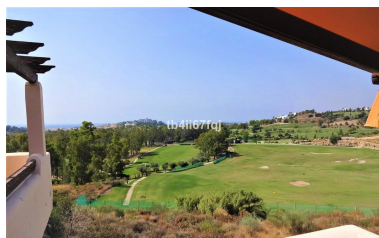

Parking places: by request

Printing day : 6th February
2025

Overview: Fantastic penthouse in Lomas del Conde Luque, Benahavis. With 2 bedrooms and 2 bathrooms, very bright. 117 m2 total built, with 30 m2 of Terrace. Oriented to the Southwest. Wonderful views to the Golf course and panoramic sea view. Elevator. Communal swimming pool. It comes with 2 parking spaces and storage. Modern style. With fantastic views of the Atalaya Golf Course and panoramic views of the sea and mountains. The complex has large and wonderful gardens with outdoor pool and heated indoor pool and sauna. Only 3 kilometers from the beach. It is constructed with materials of the highest quality. 45 km from Malaga Airport and 10 minutes from the famous Puerto Banus and surrounded by golf courses at a short distance.

Features:

Pool, Air conditioning, Heating, Sea views, Mountain views, Lift, None, Private garden, 24H Security, Parking, Resale